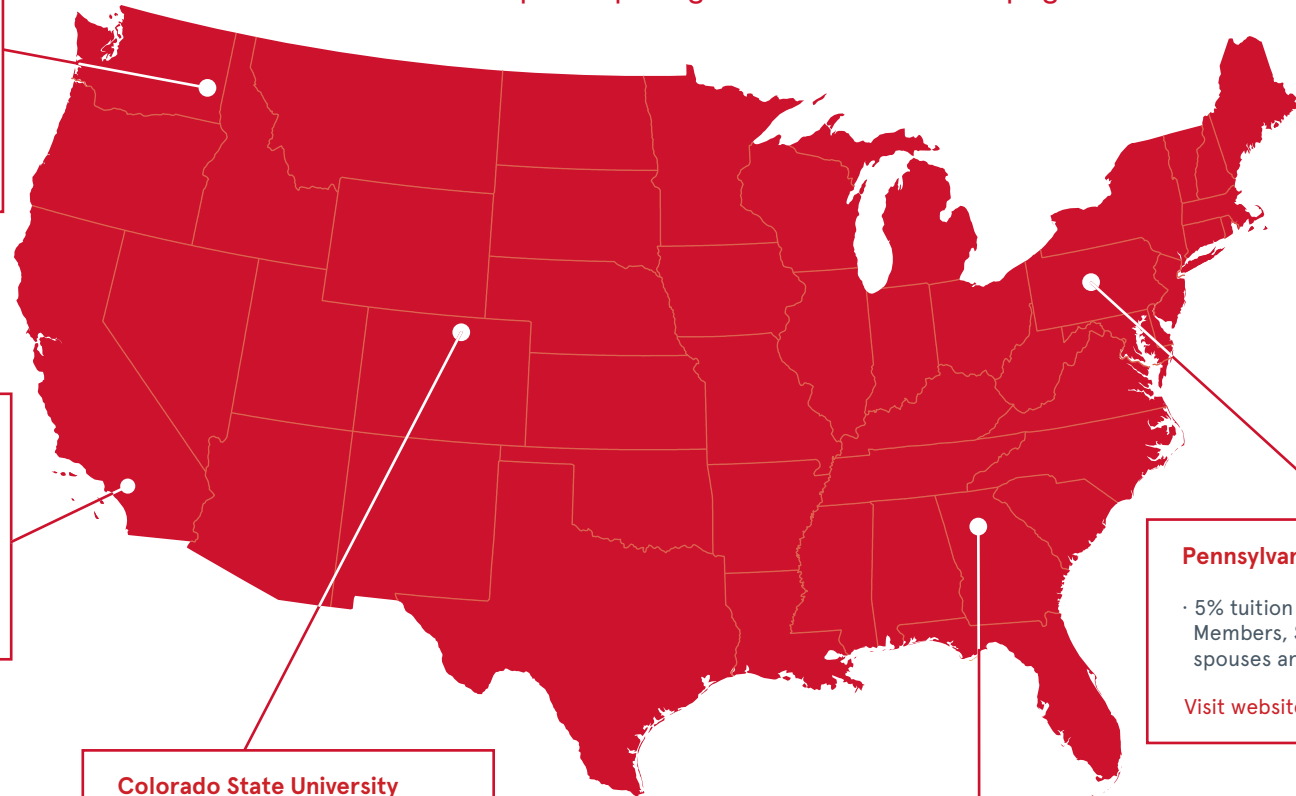

Preferred Education Partners

(See the full list of participating schools on the next page.)

Washington State University

- Application fees waived
- 10% tuition discount for Team Members, spouses or children pursuing MBA online

[Visit website](#)

California Baptist University

- Application fees waived
- 30% discount for eligible Team Members and spouses who attend online

[Visit website](#)

Colorado State University

- Application fees waived
- 10% tuition discount
- $65 per credit hour discount for all undergrad and grad students attending online

[Visit website](#)

Oglethorpe University

- $20,000 residential scholarship per year, renewable annually for a maximum of four years for eligible participants

[Visit website](#)

Pennsylvania State University

- 5% tuition discount for Team Members, Support Center staff, spouses and dependents

[Visit website](#)